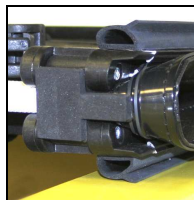

53 Part Numbers

Front Latch

E-Series Logo

Q Seal

Tie-Down Clip

Rear Latch

Contact Customer Service For Details

1-800-433-3604